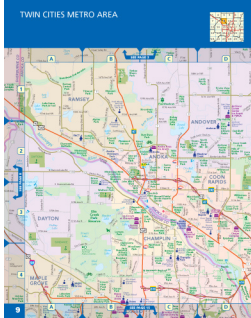

# What's Inside The Twin Cities Youth Sports Atlas

## Greater Metro & State Maps

State maps, Greater Metro Area (to St Cloud, Rochester and Mankato) and detailed street maps of the core Minneapolis-St Paul Area.

## Metro Area Atlas Maps

The heart of the atlas. 30 pages of great, easy-to-read maps to get you there!

## Detail Maps

Downtowns, Outstate cities, College Campuses, National Sports Center and more!