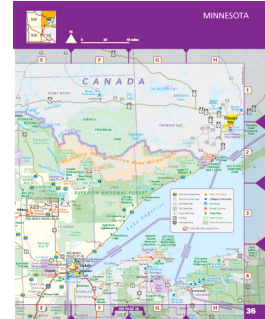

# What's Inside The Twin Cities Youth Sports Atlas

## Greater Metro & State Maps

State maps, Greater Metro Area (to St Cloud, Rochester and Mankato) and detailed street maps of the core Minneapolis-St Paul Area.

## Metro Area Atlas Maps

The heart of the atlas. 30 pages of great, easy-to-read maps to get you there!

## Detail Maps

Downtowns, Outstate cities, College Campuses, National Sports Center and more!